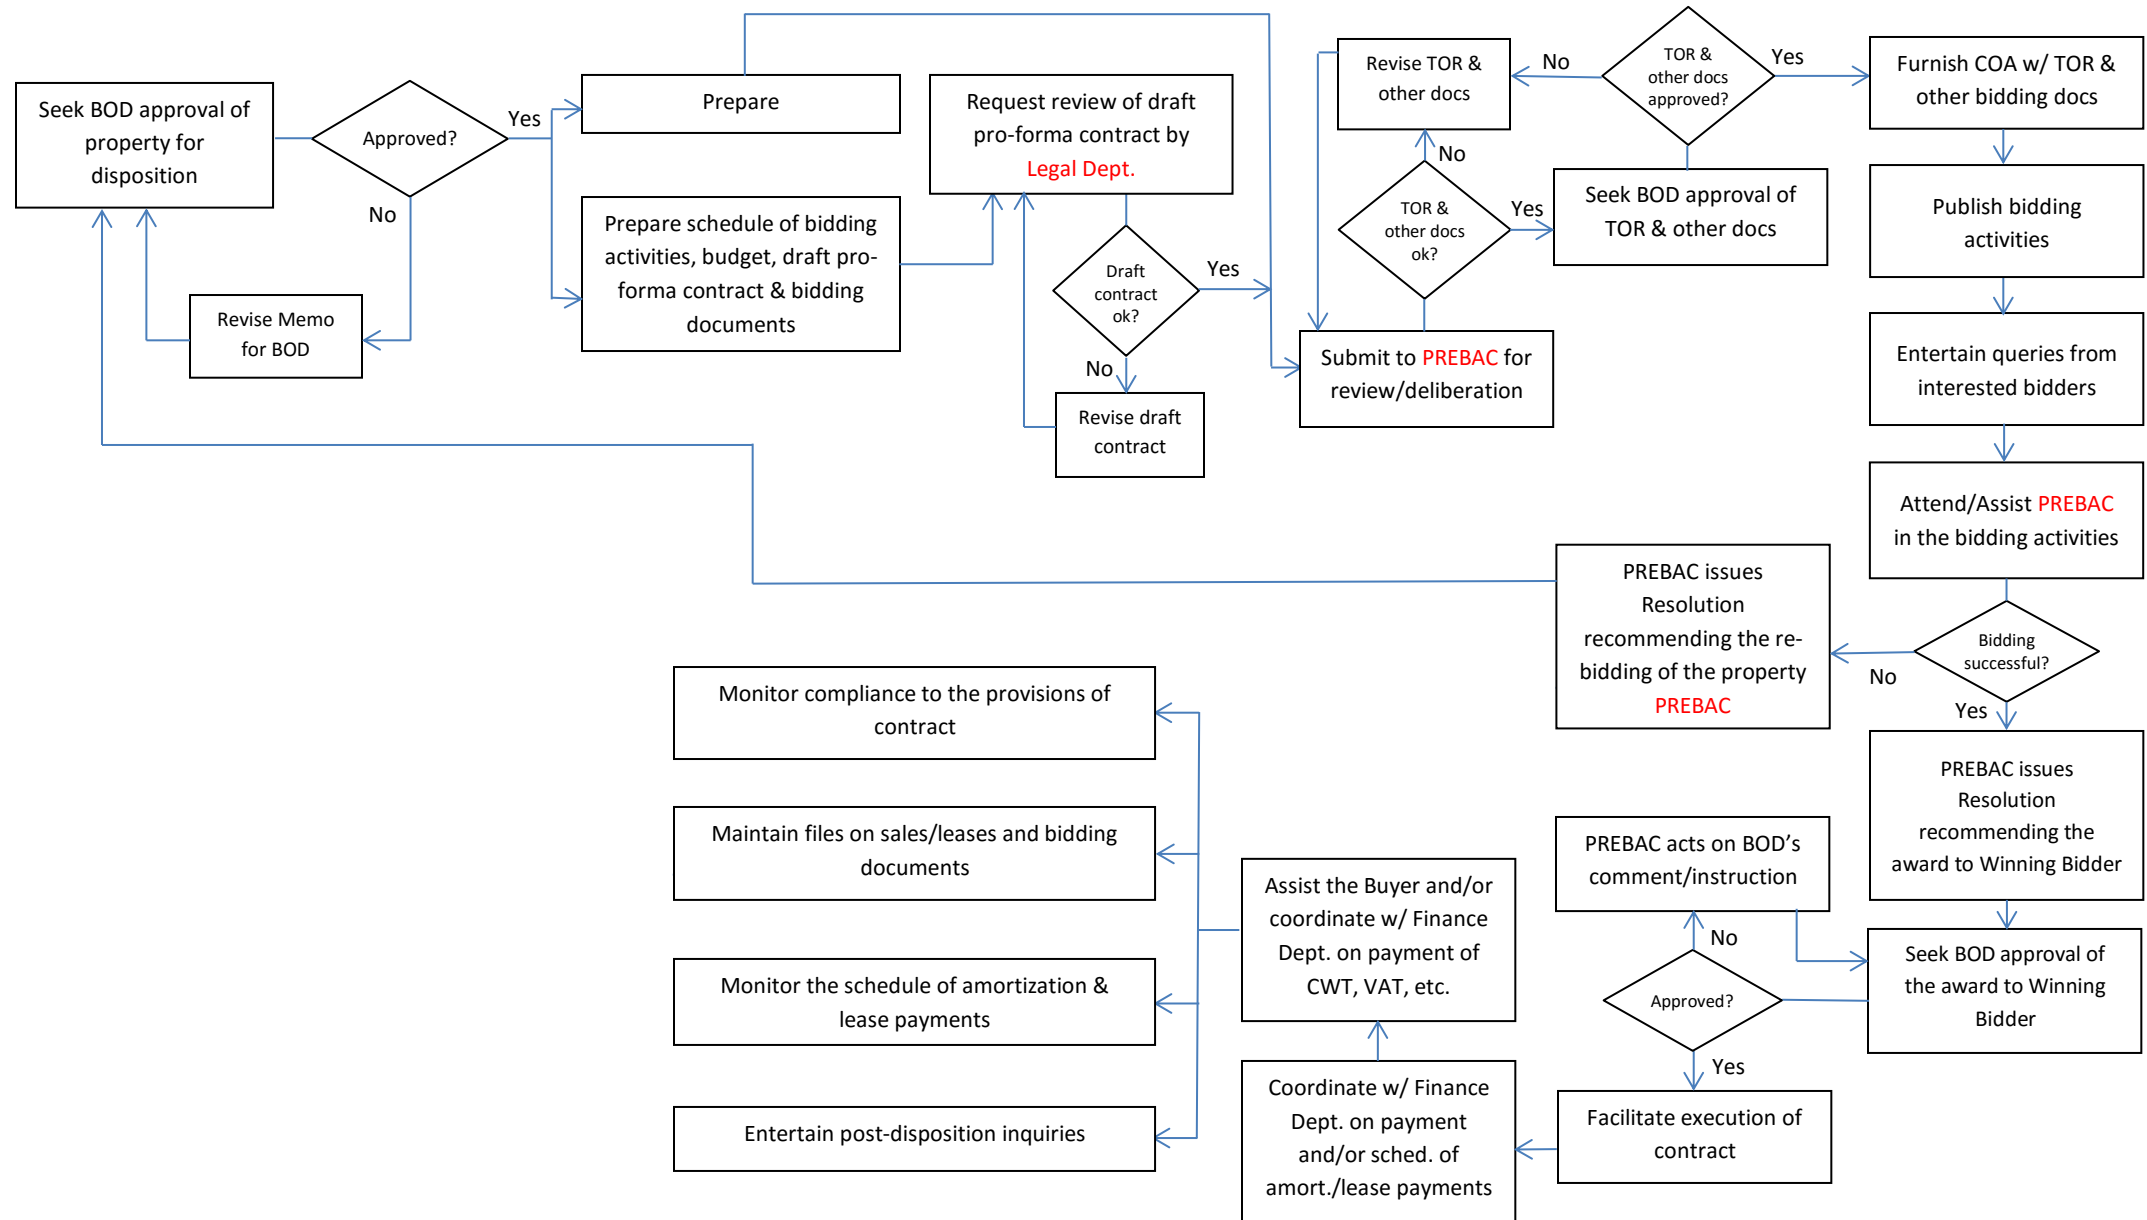

FLOWCHART ON DISPOSITION (SALE / LEASE) OF PRA RECLAIMED LANDS

FLOWCHART ON ESTATES DEVELOPMENT AND MANAGEMENT

BY THE MARKETING & ESTATES MANAGEMENT DEPTS.

FLOW CHART FOR CONSOLIDATION/SUBDIVISION OF PRA PROPERTIES